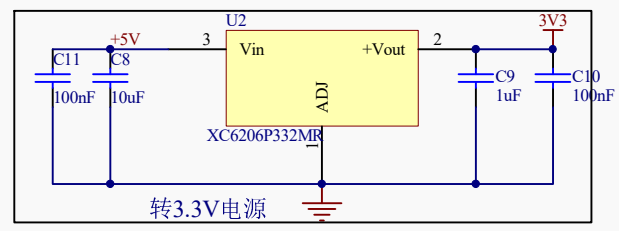

C

C

D

D

Title: Heart Rate Monitor		SKU: SEN0213
Drawn: LF-CD	Revision: V1.0	Size: A4
Page: 1 of 1	Date: 2016/4/1	Time: 17:39:36

1

2

3