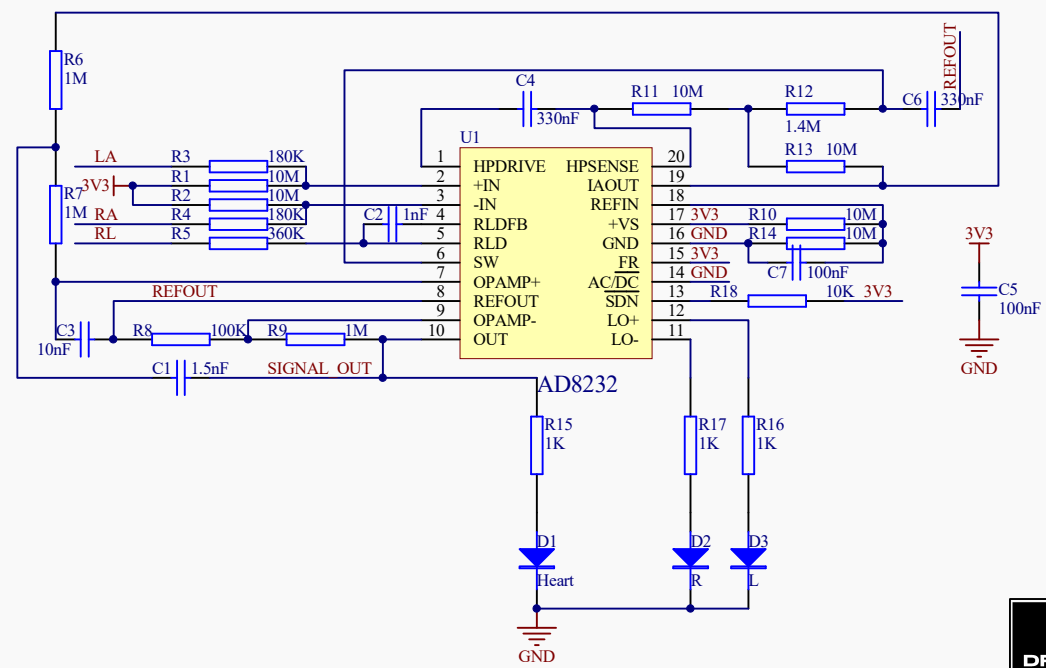

C

C

D

D

Title: Heart Rate Monitor		SKU: SEN0213
Drawn: LF-CD	Revision: V1.0	Size: A4
Page: 1 of 1	Date: 2016/4/1	Time: 17:39:36

1

2

3