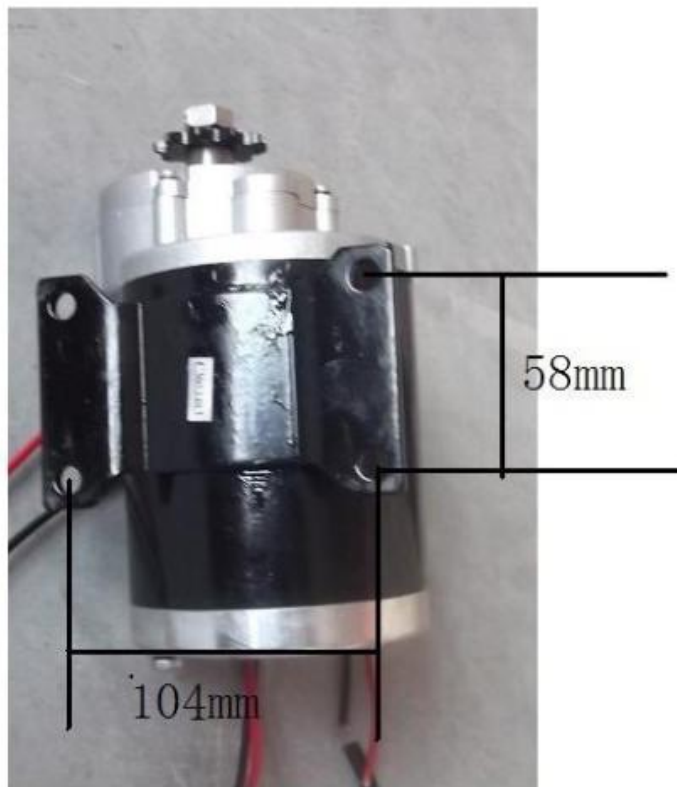

YALU WENZHOU YALU ELECTRIC CO.,LTD

Address: Caotian hou Village, Liushi Town, Yueqing, Zhejiang, China
Skype: marina.wu   Email: yalu@wzyalu.com   Tel: 0086-577-61617377
Mobile: 0086-13780106710 (whatsapp/wechat)   Web: www.yalumotor.com