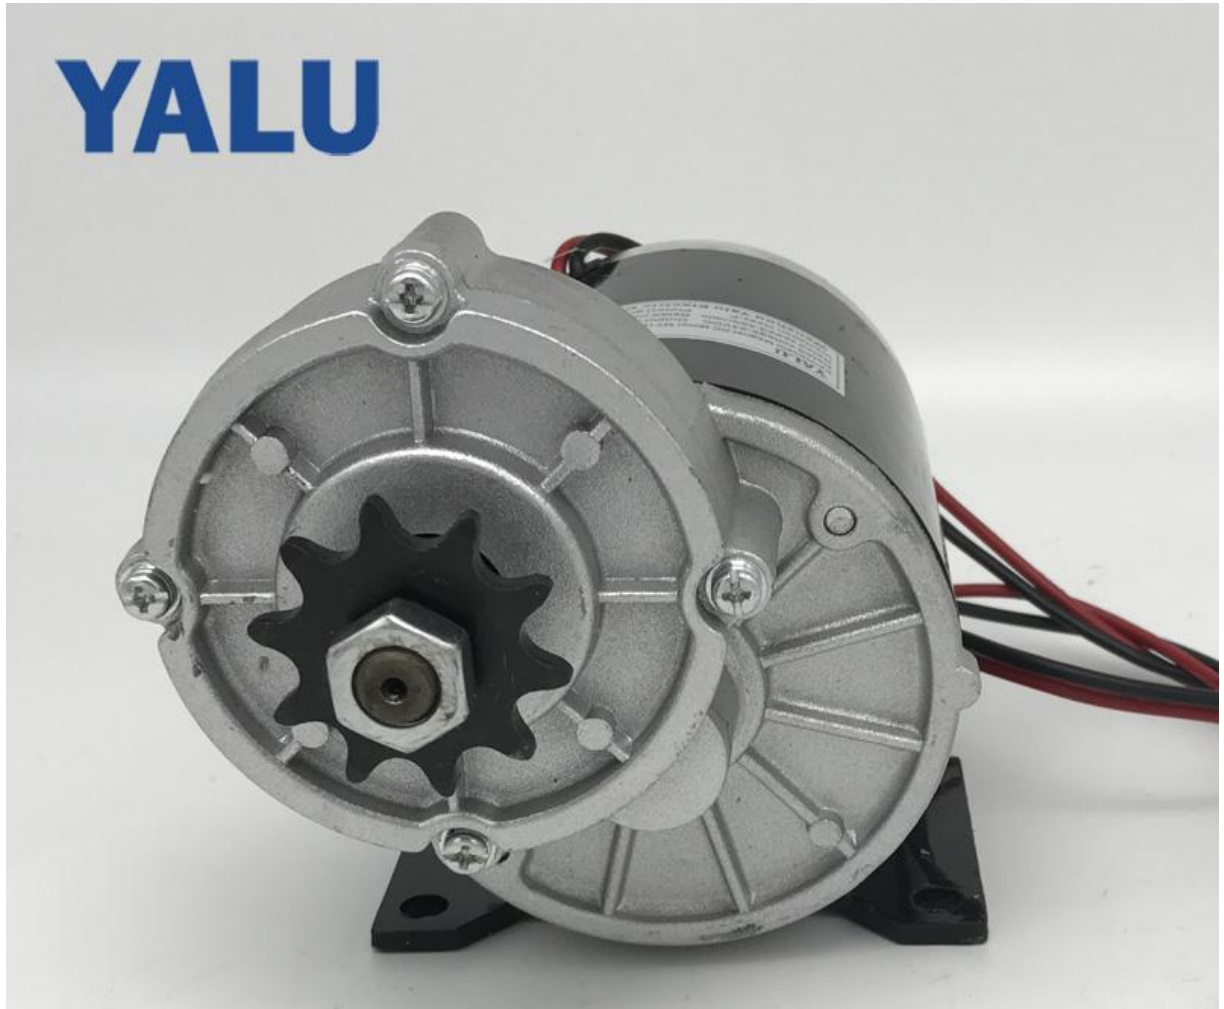

YALU WENZHOU YALU ELECTRIC CO.,LTD

YALU

Address: Caotian hou Village, Liushi Town, Yueqing, Zhejiang, China
Skype: marina.wu   Email: yalu@wzyalu.com   Tel: 0086-577-61617377
Mobile: 0086-13780106710 (whatsapp/wechat)   Web: www.yalumotor.com